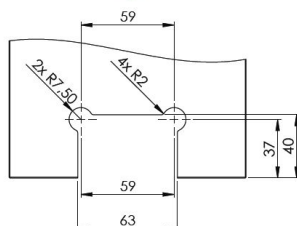

PRODUCT SHEET

Description:

Shower Hinge "Tex III", 90DG, SS-Look, Glass/Glass, 6-10mm. Glass Thickness, W/15 DG Angle Adjustment Function, & 25DG Return Function, Brass Material, Straight Edges., Incl. 4 x Transp. 1mm & 4 x Transp. Cushions 2mm Thickness

Item number:

15.24.053-5

Units	Box	Carton	HS Code	Barcode
Pcs.	1	10	8302100090	
				5704866501743

SISO A/S

Mileparken 11
DK-2740 Skovlunde
Denmark
VAT: DK 24786013

Phone +45 45 830 900

www.siso.dk
siso@siso.dk