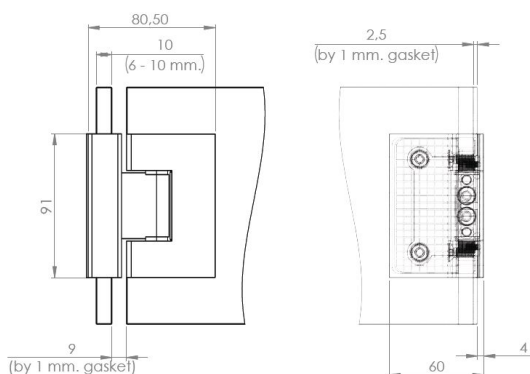

PRODUCT SHEET

Description:

Shower Hinge "Tex III", 90DG, SS-Look, Glass/Glass, 6-10mm. Glass Thickness, W/15 DG Angle Adjustment Function, & 25DG Return Function, Brass Material, Straight Edges., Incl. 4 x Transp. 1mm & 4 x Transp. Cushions 2mm Thickness

Item number:

15.24.053-5

Units	Box	Carton	HS Code	Barcode
Pcs.	1	10	8302100090	
				5704866501743

SISO A/S

Mileparken 11
DK-2740 Skovlunde
Denmark
VAT: DK 24786013

Phone +45 45 830 900

www.siso.dk
siso@siso.dk